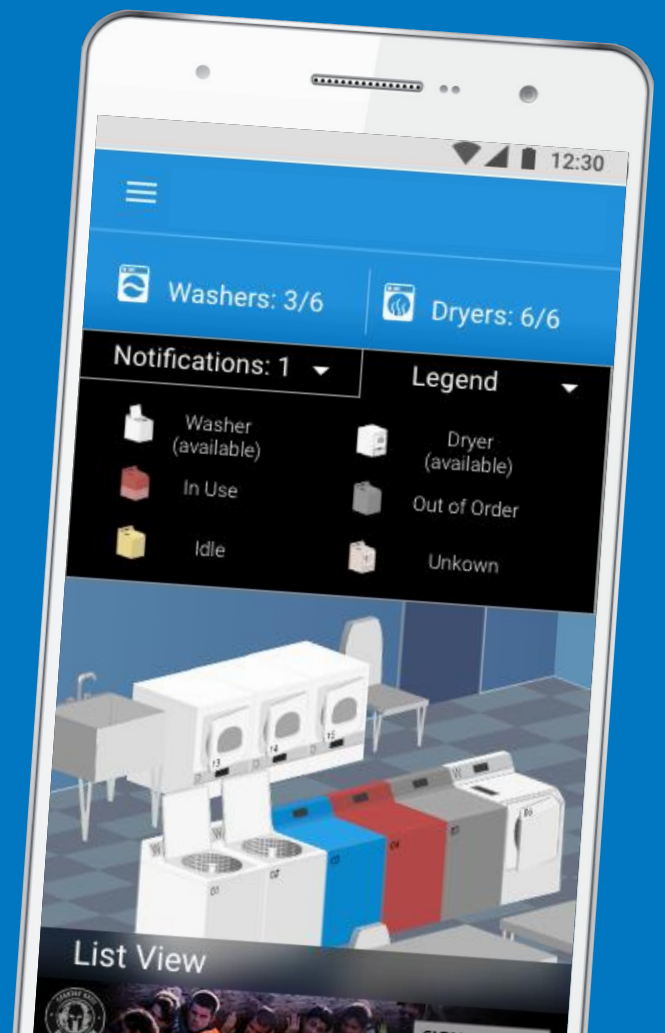

# LaundryView® Monitoring

**Find out where (and when!) to take your laundry.** View machine availability on your smart phones or in 3D on your computer.

**Help is already on the way!**

All LaundryView® connected machines effectively monitor missed heartbeats and send automatic service requests for washers and dryers that have been unavailable.

## Features of LaundryView®:

**Set** alerts to receive a notification when the cycle is complete with just one touch.

**Report** service problems.

**View** machine status in the laundry rooms, including the time remaining on cycles in use.