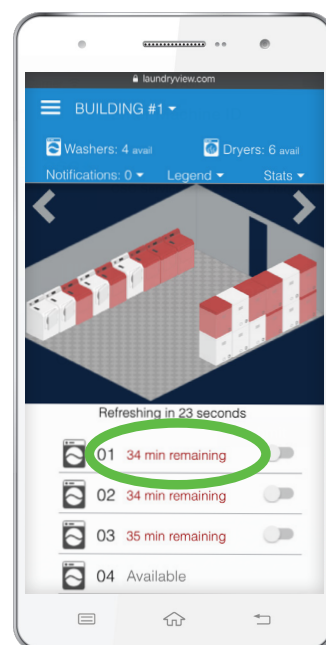

## STEP 3

Select your laundry room.

## Features of LaundryView Monitoring:

**SET** TEXT OR EMAIL ALERTS.

**REPORT** SERVICE ISSUES.

**VIEW** CYCLE TIME REMAINING.

**ACCESS** FAQs ABOUT LAUNDRY.

CSCSWACADEMIC.COM