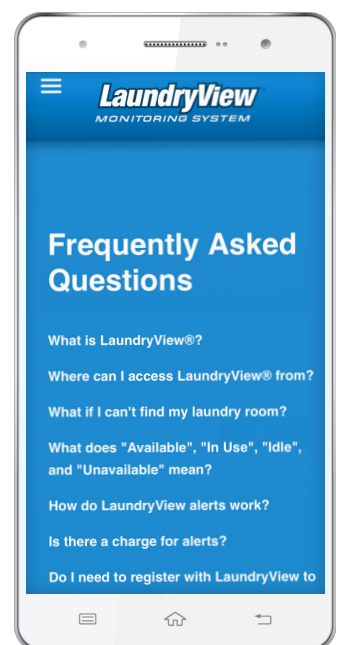

## STEP 3

Select your laundry room.

## Features of LaundryView Monitoring:

**SET** TEXT OR EMAIL ALERTS.

**REPORT** SERVICE ISSUES.

**VIEW** CYCLE TIME REMAINING.

**ACCESS** FAQs ABOUT LAUNDRY.

CSCSWACADEMIC.COM